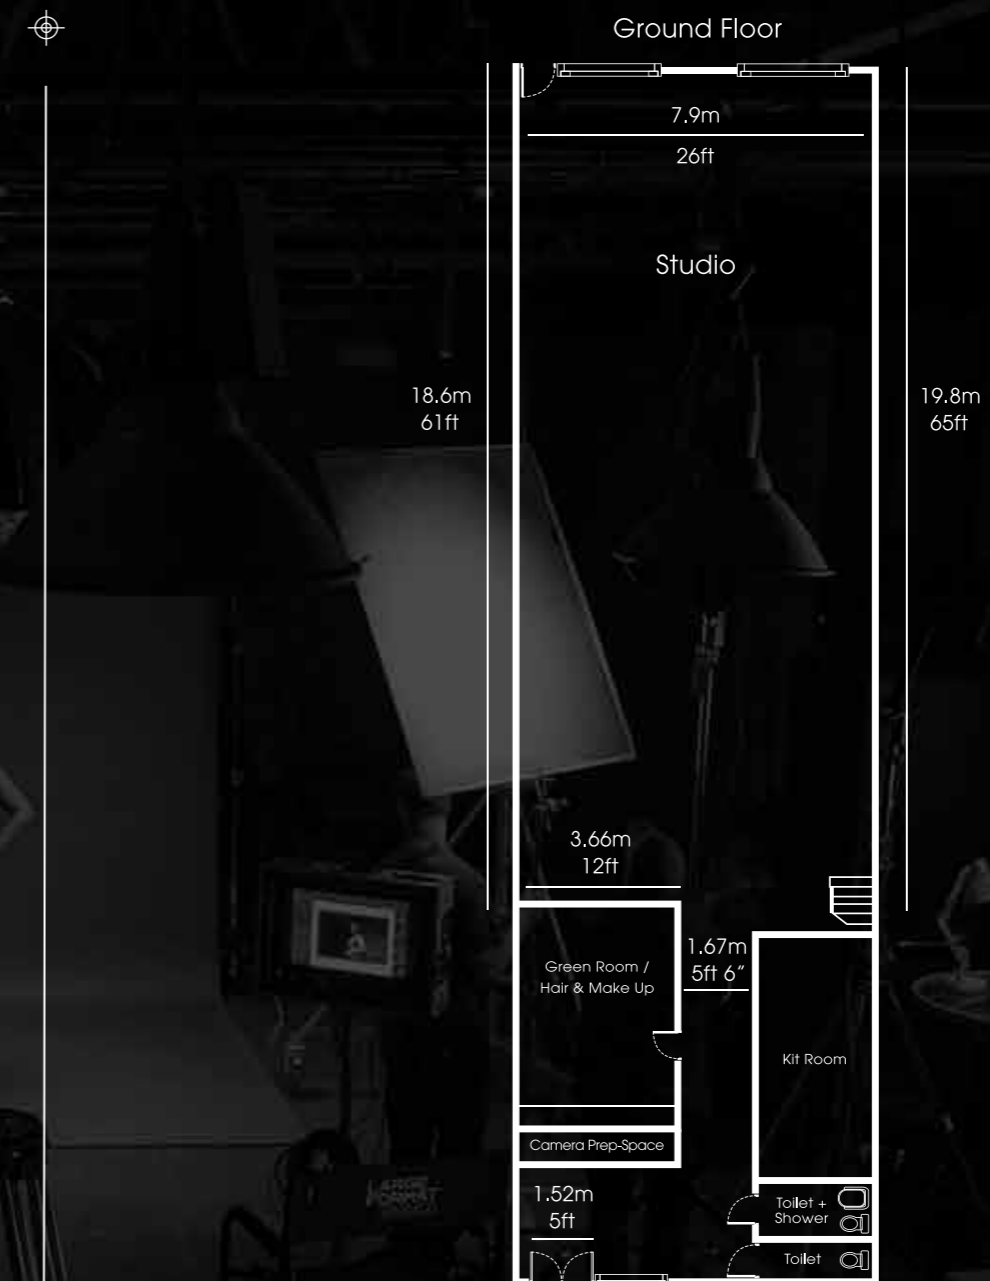

FIRST FLOOR

GROUND FLOOR

CLIENT COMFORT AND CREATIVE SUPPORT

Upstairs, the first floor is tailored for client and crew comfort, featuring a fully equipped kitchen and a stylish dining area perfect for meals or quick breaks. A designated client area offers a quiet space to monitor the shoot, hold meetings, or relax. This thoughtfully designed upper level ensures everyone on set stays comfortable, focused, and connected throughout the production day.

SHOOTING SPACE AND GREEN ROOM

The ground floor is designed for production efficiency, offering a versatile shooting space with ample room for various setups. Whether you're working with natural light or a full lighting rig, the area is easily adaptable to your creative needs. Just off the main space is a dedicated green room, providing a comfortable, private area for talent prep, wardrobe changes, or downtime between takes.