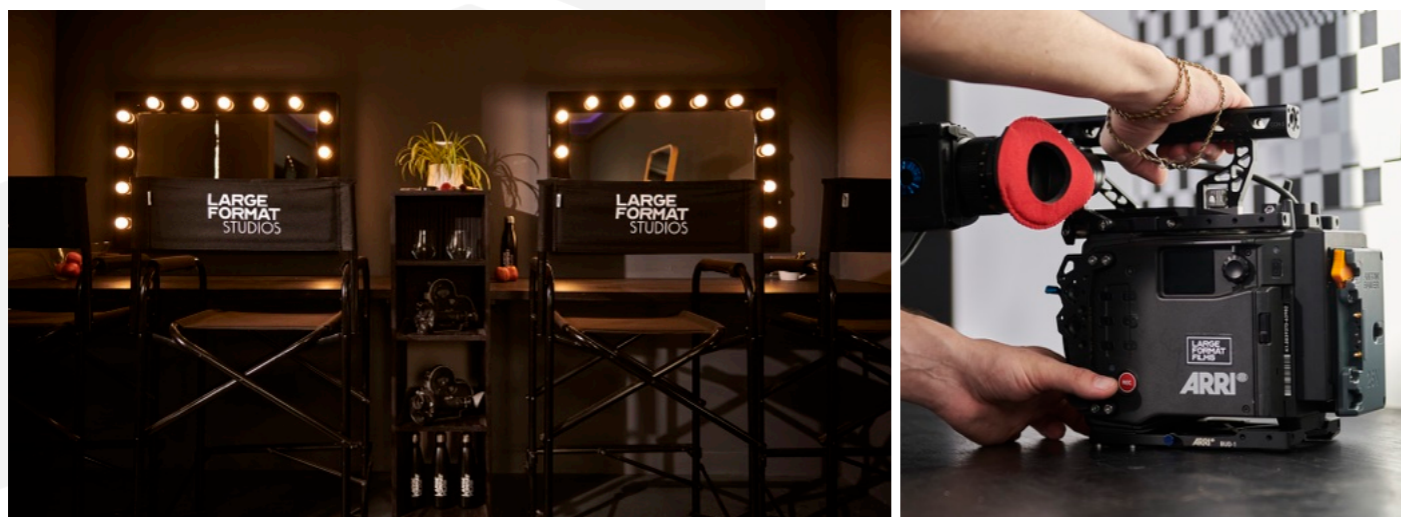

OUR LOCATION

Designed with intention and soaked in the energy of North London's most eclectic creative hub. The studio offers an adaptable, light-filled environment for bold thinkers, image makers, and boundary pushers. Whether you're Photographer, Filmmaker or dreaming up something entirely new, this is where raw ideas meet refined execution.

FOR BOLD THINKERS AND IMAGE MAKERS