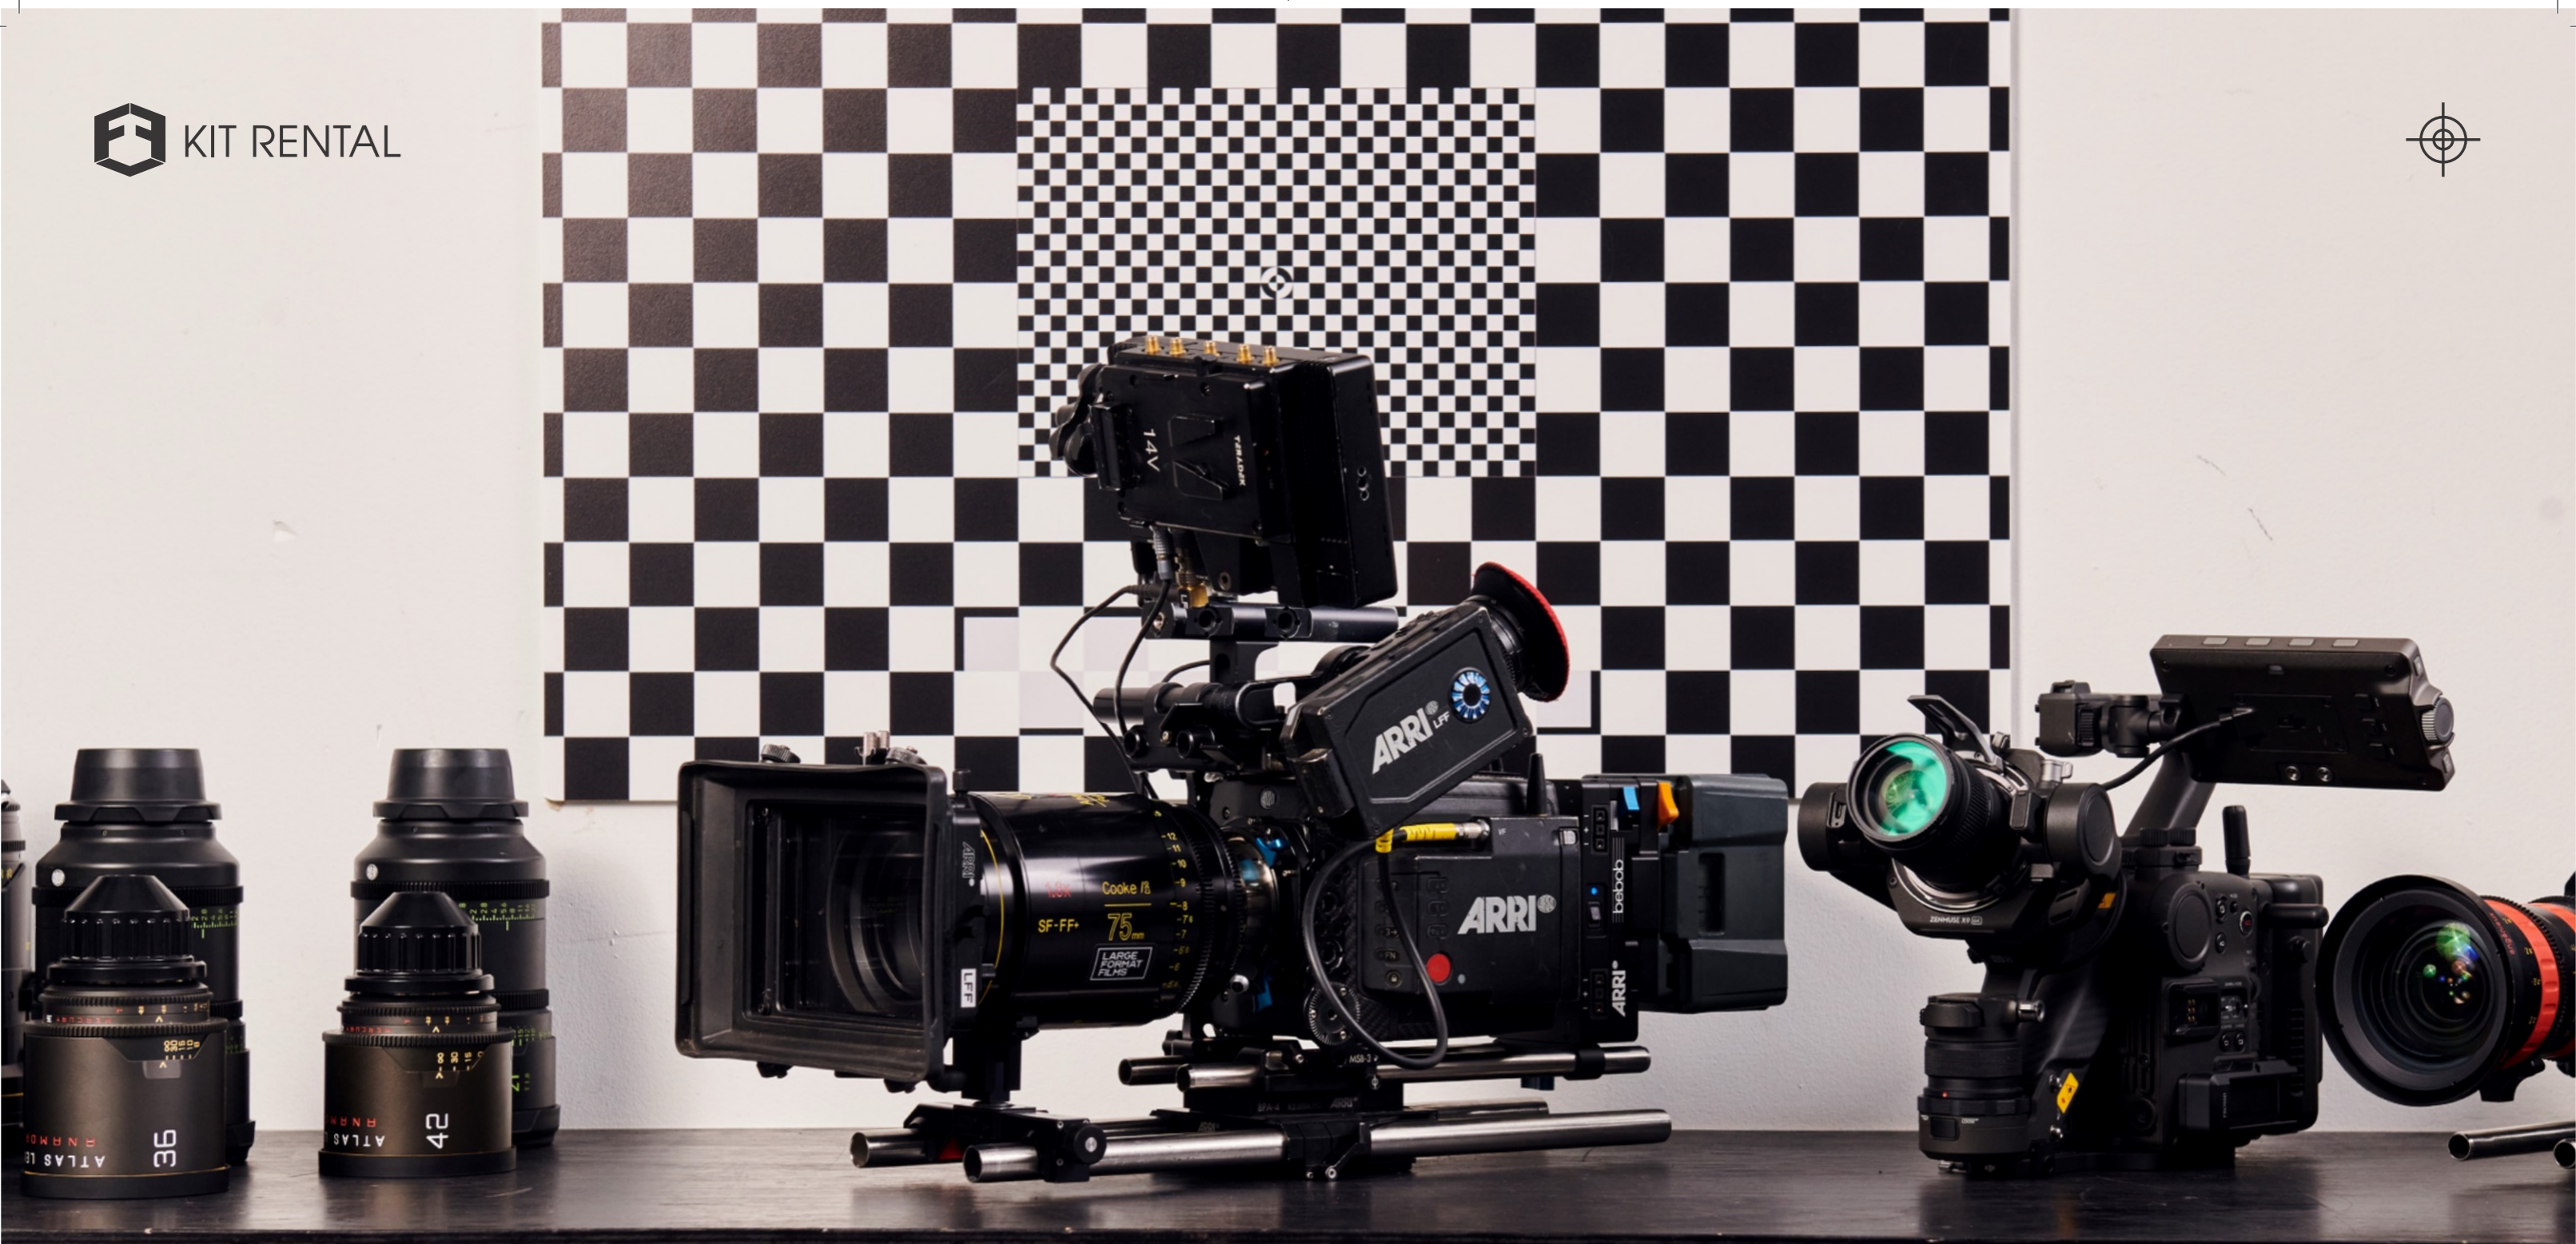

TAILORED FOR FILM OR PHOTO SHOTS

LONDON'S FIRST FULLY MODULAR KITCHEN

THE KITCHEN

DESIGNED FOR TOTAL FLEXIBILITY

READY FOR YOUR NEXT SHOOT? GET IN TOUCH TO MAKE A BOOKING

£150 PER HOUR
+ ENERGY CONSUMPTION + VAT