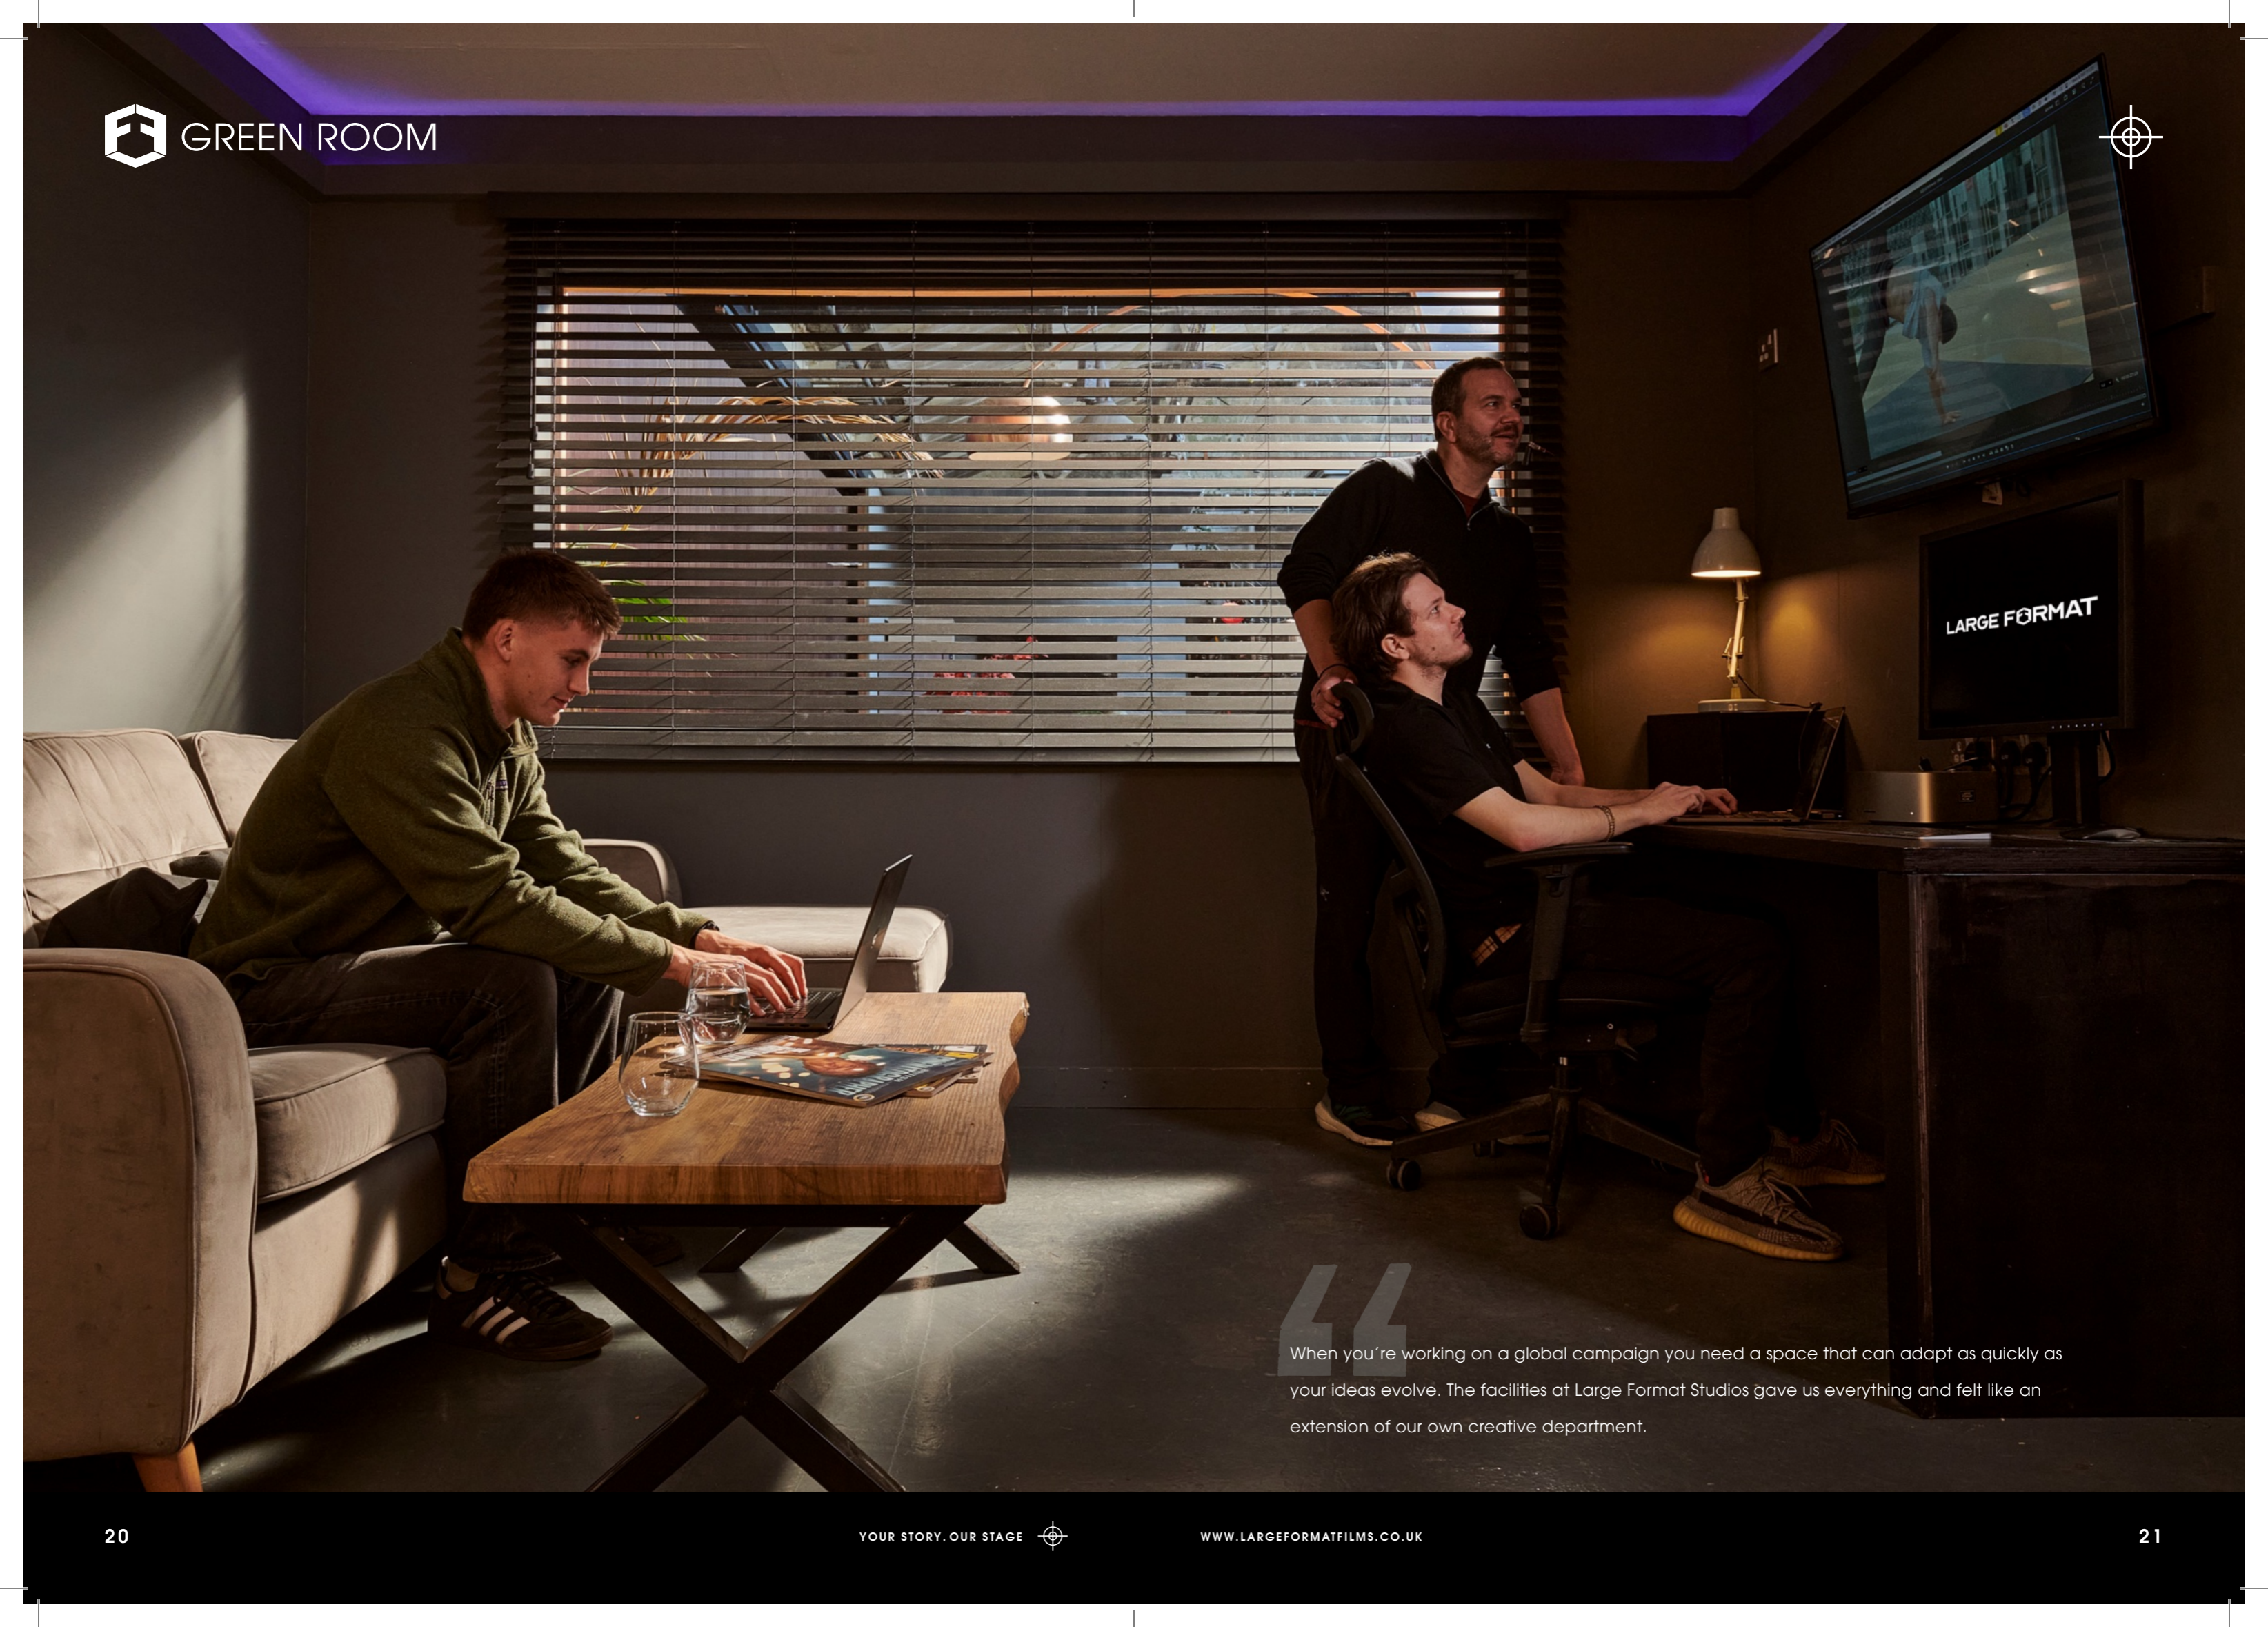

The large mezzanine area that overlooks the main shooting space

A CLIENT AREA

BREAKOUT SPACE

HOT DESKS

CATERING AREA

VIEWING AREA WITH MONITOR

This flexible space can be shared between Hair & Make Up and Costume, or used as a green room but it also doubles up as a fully equipped edit suite.